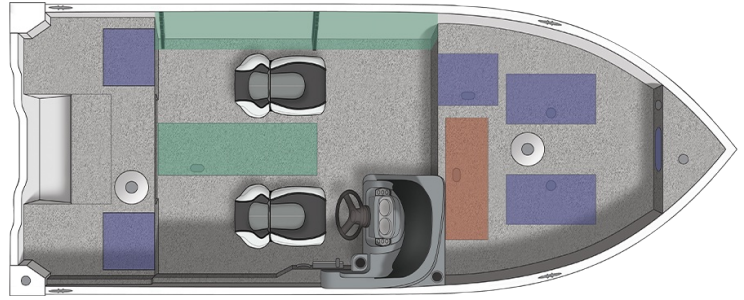

1600 Vision

Specs

GENERAL

1600 VISION

Overall Length	16' 4"	4.98 m
Boat/Motor/Trailer Height	5' 11"	1.80 m
Boat/Motor/Trailer Length	19' 1"	5.82 m
Boat/Motor/Trailer Width	7' 6"	2.29 m
Beam	81"	206 cm
Chine width	67"	170 cm
Max. Depth	37.75"	96 cm
Max cockpit depth	24"	61 cm
Transom Height	20"	51 cm
Deadrise	10°	
Weight (Boat only, dry)	935#	424 kg
Max Weight Capacity	1,300#	590 kg
Max Person Weight Capacity	5	
Max HP Capacity	60	
Fuel Capacity	12 gal. portable	45 L