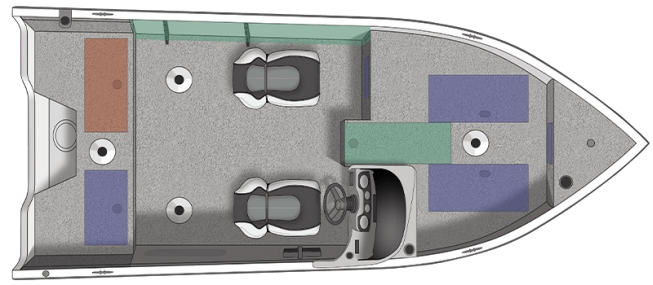

1650 Fish Hawk Side Console

Specs

GENERAL	1650 FISH HAWK SIDE CONSOLE	
Overall Length	16' 9"	5.11 m
Boat/Motor/Trailer Height	6' 2"	1.88 m
Boat/Motor/Trailer Length	19' 7"	5.97 m
Boat/Motor/Trailer Width	7' 6"	2.29 m
Beam	86.5"	220 cm
Chine width	72"	183 cm
Max. Depth	39"	99 cm
Max cockpit depth	24"	61 cm
Transom Height	20"	51 cm
Deadrise	12°	
Weight (Boat only, dry)	1,185#	538 kg
Max Weight Capacity	1,450#	658 kg
Max Person Weight Capacity	6	
Max HP Capacity	90	
Fuel Capacity	19 gal.	72 L

HULL

Aluminum gauge bottom	0.090"
Aluminum gauge sides	0.080"
Aluminum gauge transom	0.125"

Features

CONSOLE/INSTRUMENTATION

- Console, starboard, lit toggle switches, 2 drink holders, 12V power outlet, throw tray & MP3 cubby
- Windscreen
- No-feedback steering
- Steering wheel, black sport w/comfort grip
- Fuse panel
- Speedometer, tachometer & trim gauges, chrome standard w/pre-rig
- Fuel gauge
- Horn