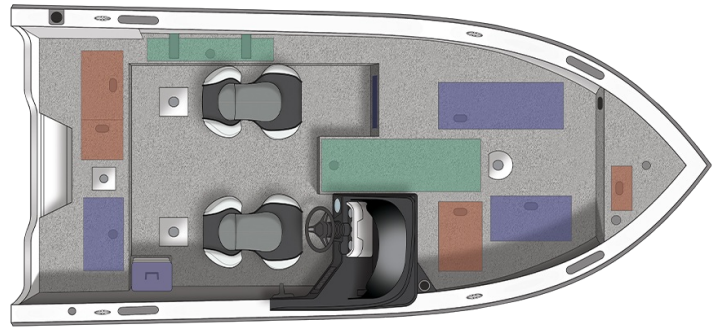

# 1750 Raptor Side Console

## Specs

GENERAL	1750 RAPTOR SIDE CONSOLE	
Overall Length	17' 8"	5.38 m
Boat/Motor/Trailer Height	6' 10"	2.08 m
Boat/Motor/Trailer Length	21' 5"	6.53 m
Boat/Motor/Trailer Width	8' 6"	2.59 m
Beam	96"	244 cm
Chine width	79"	201 cm
Max. Depth	41"	104 cm
Max cockpit depth	24"	61 cm
Transom Height	25"	64 cm
Deadrise	17°	
Weight (Boat only, dry)	1,870#	848 kg
Max Weight Capacity	1,600#	726 kg
Max Person Weight Capacity	6	
Max HP Capacity	150	
Fuel Capacity	40 gal.	151 L