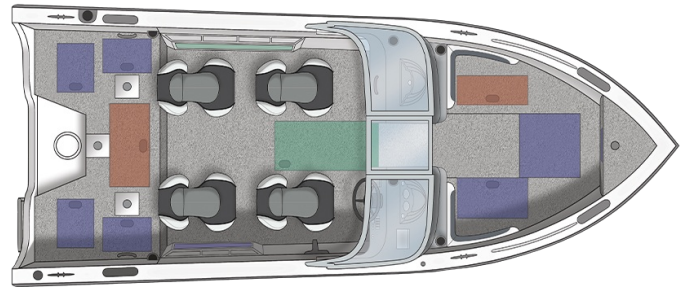

1850 Sportfish Outboard

Specs

GENERAL	1850 SPORTFISH OUTBOARD	
Overall Length	19' 9"	6.02 m
Boat/Motor/Trailer Height	6' 10"	2.08 m
Boat/Motor/Trailer Length	22' 3"	6.78 m
Boat/Motor/Trailer Width	8' 6"	2.59 m
Beam	96"	244 cm
Chine width	78.5"	199 cm
Max. Depth	43.5"	110 cm
Max cockpit depth	26.25"	67 cm
Transom Height	25"	64 cm
Deadrise	17°	
Weight (Boat only, dry)	1,750#	794 kg
Max Weight Capacity	1,850#	839 kg
Max Person Weight Capacity	8	
Max HP Capacity	200	
Fuel Capacity	37 gal.	140 L

HULL

Aluminum gauge bottom	0.100"
Aluminum gauge sides	0.090"
Aluminum gauge transom	0.125"

Features

CONSOLE/INSTRUMENTATION

- Console, starboard, lit rocker switches, 2 drink holders, 12V power outlet, throw tray & MP3 cubby
- Console, port, lockable glove box, 2 drink holders, 12V power outlet & throw tray
- Hydraulic steering
- Windshield, wrap-around w/safety glass
- Tilt steering
- Steering wheel, aluminum polished w/comfort grip
- Speedometer, tachometer & trim gauges, chrome standard w/pre-rig
- Fuel gauge
- Breaker switches at helm
- Master power switch
- Horn

OPTIONAL

- Mad Fish graphics
- Shock Effect Wrap

FLOORING

Carpet, 16 oz. marine-grade, w/Limited Lifetime Warranty treated panel

SEATING

Seat, Pro fishing w/pedestals (4)

Seat, (3) conversion bow, port & starboard bases & backrest cushions