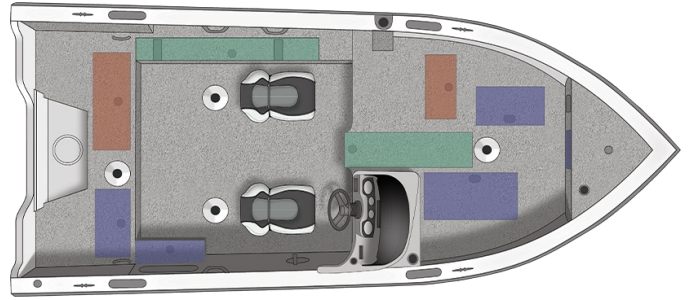

1750 Fish Hawk Side Console

Specs

GENERAL	1750 FISH HAWK SIDE CONSOLE	
Overall Length	17' 6"	5.33 m
Boat/Motor/Trailer Height	6' 7"	2.01 m
Boat/Motor/Trailer Length	20' 6"	6.25 m
Boat/Motor/Trailer Width	8' 6"	2.59 m
Beam	95"	241 cm
Chine width	78"	198 cm
Max. Depth	35"	89 cm
Max cockpit depth	22"	56 cm
Transom Height	25"	64 cm
Deadrise	12°	
Weight (Boat only, dry)	1,480 lbs.	671 kg
Max Weight Capacity	1,550 lbs.	703 kg
Max Person Weight Capacity	6	
Max HP Capacity	115	
Fuel Capacity	27 gal.	102 L

HULL

Aluminum gauge bottom	0.100"
Aluminum gauge sides	0.090"
Aluminum gauge transom	0.125"

Features

CONSOLE/INSTRUMENTATION

- Console, starboard, lit toggle switches, 2 drink holders, 12V power outlet, throw tray & MP3 cubby
- Windscreen
- No-feedback steering
- Steering wheel, black sport w/comfort grip
- Fuse panel
- Speedometer, tachometer & trim gauges, chrome standard w/pre-rig
- Fuel gauge
- Master power switch
- Horn