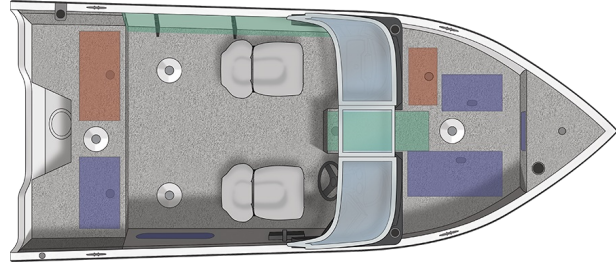

1650 Fish Hawk Walk-through

Specs

GENERAL

		1650 FISH HAWK WALK-THROUGH	
Overall Length	16' 9"		5.11 m
Boat/Motor/Trailer Length	19' 7"		5.97 m
Boat/Motor/Trailer Width	7' 6"		2.29 m
Boat/Motor/Trailer Height	6' 7"		2.01 m
Beam	86.5"		220 cm
Chine Width	72"		183 cm
Max Depth	40.5"		103 cm
Max Cockpit Depth	23.5"		60 cm
Transom Height	25"		64 cm
Deadrise	12°		
Weight (Boat only, dry)	1,230#		558 kg
Max Weight Capacity	1,500#		680 kg
Max Person Capacity	6		
Max HP Capacity	115		
Fuel Capacity	20 gal.		76 L
Aluminum Gauge Bottom	0.090"		
Aluminum Gauge Sides	0.080"		
Aluminum Gauge Transom	0.125"		

HULL

Aluminum gauge bottom	0.090"
Aluminum gauge sides	0.080"
Aluminum gauge transom	0.125"

Features

CONSOLE/INSTRUMENTATION

Console, starboard, lit toggle switches, 2 drink holders, 12V outlet

Console, port, lockable glove box, 2 drink holders & USB port