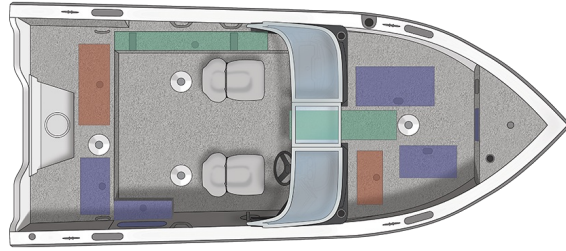

1750 Fish Hawk Walk-through

Specs

GENERAL

GENERAL		1750 FISH HAWK WALK-THROUGH	
Overall Length	17' 9"	5.41 m	
Boat/Motor/Trailer Length	22' 9"	6.93 m	
Boat/Motor/Trailer Width	8' 6"	2.59 m	
Boat/Motor/Trailer Height	6' 8"	2.03 m	
Beam	95"	241 cm	
Chine Width	78"	198 cm	
Max Depth	35"	89 cm	
Max Cockpit Depth	22"	56 cm	
Transom Height	25"	64 cm	
Deadrise	12°		
Weight (Boat only, dry)	1,510#	685 kg	
Max Weight Capacity	1,710#	776 kg	
Max Person Capacity	6		
Max HP Capacity	150		
Fuel Capacity	27 gal.	102 L	
Aluminum Gauge Bottom	0.100"		
Aluminum Gauge Sides	0.090"		
Aluminum Gauge Transom	0.125"		

HULL

Aluminum gauge bottom	0.100"
Aluminum gauge sides	0.090"
Aluminum gauge transom	0.125"

Features

CONSOLE/INSTRUMENTATION

Console, starboard, lit toggle switches, 2 drink holders, 12V outlet

Console, port, lockable glove box, 2 drink holders & USB port