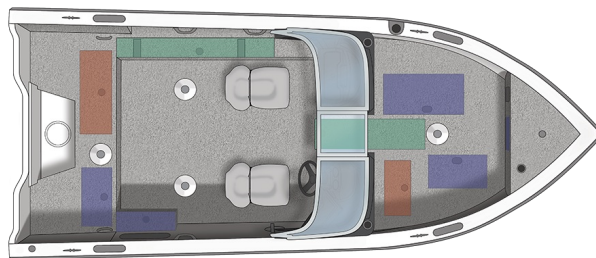

1850 Fish Hawk Walk-through

Specs

GENERAL

	1850 FISH HAWK WALK-THROUGH	
Overall Length	18' 9"	5.72 m
Boat/Motor/Trailer Length	24'	7.32 m
Boat/Motor/Trailer Width	8' 6"	2.59 m
Boat/Motor/Trailer Height	6' 9"	2.06 m
Beam	95"	243 cm
Chine Width	78"	198 cm
Max Depth	35"	89 cm
Max Cockpit Depth	22"	57 cm
Transom Height	25"	64 cm
Deadrise	12°	
Weight (Boat only, dry)	1,720#	780 kg
Max Weight Capacity	1,810#	821 kg
Max Person Capacity	6	
Max HP Capacity	200	
Fuel Capacity	32 gal.	121 L
Aluminum Gauge Bottom	0.100"	
Aluminum Gauge Sides	0.090"	
Aluminum Gauge Transom	0.125"	

HULL

Aluminum gauge bottom	0.100"
Aluminum gauge sides	0.090"
Aluminum gauge transom	0.125"

Features

CONSOLE/INSTRUMENTATION

Console, starboard, lit toggle switches, 2 drink holders, 12V outlet

Console, port, lockable glove box, 2 drink holders & USB Port