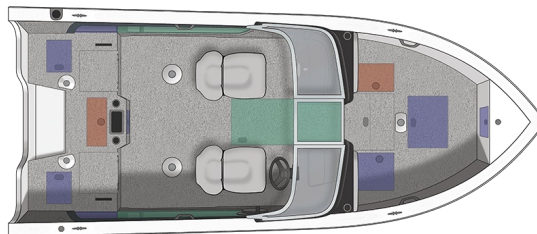

1750 Super Hawk

Specs

GENERAL

1750 SUPER HAWK

Overall Length	17' 9"	5.41 m
Boat/Motor/Trailer Length	20' 6"	6.25 m
Boat/Motor/Trailer Width	8' 6"	2.59 m
Boat/Motor/Trailer Height	6' 8"	2.03 m
Beam	94"	239 cm
Chine Width	78"	198 cm
Max Depth	42.25"	107 cm
Max Cockpit Depth	25.5"	65 cm
Transom Height	25"	64 cm
Deadrise	17°	
Weight (Boat only, dry)	1,450#	658 kg
Max Weight Capacity	1,700#	771 kg
Max Person Capacity	7	
Max HP Capacity	175	
Fuel Capacity	28 gal.	106 L
Aluminum Gauge Bottom	0.100"	
Aluminum Gauge Sides	0.090"	
Aluminum Gauge Transom	0.125"	

HULL

Aluminum gauge bottom	0.100"
Aluminum gauge sides	0.090"
Aluminum gauge transom	0.125"

Features

CONSOLE/INSTRUMENTATION

Console, starboard, lit rocker switches, 2 drink holders, 12V power outlet, throw tray & MP3 cubby